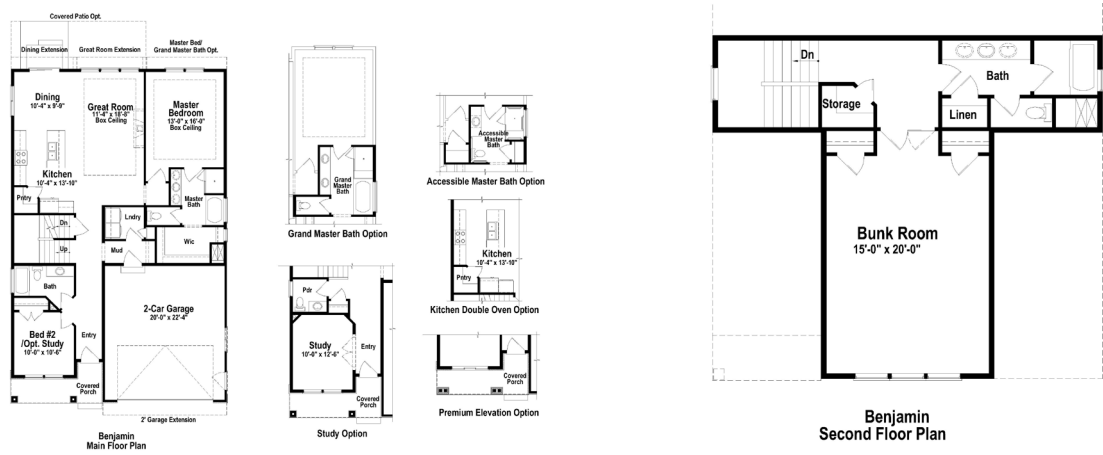

# BENJAMIN

TWO STORY

\*Basement not pictured

## MAIN FLOOR

## SECOND FLOOR

**SPECS**

MAIN FLOOR: 1466 SQ FT  
 SECOND FLOOR: 601 SQ FT  
 TOTAL FINISHED: 2067 SQ FT  
 TOTAL: 3539 SQ FT  
 BED: 3  
 BATH: 3

Love Where You Live [www.arivehomes.com](http://www.arivehomes.com)