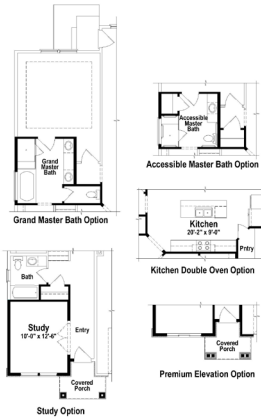

ALICE RAMBLER

ALICE RAMBLER

MAIN FLOOR

BASEMENT

SPECS

MAIN FLOOR: 1694 SQ FT
 TOTAL FINISHED: 1694 SQ FT
 TOTAL: 3394 SQ FT
 BED: 2
 BATH: 2

Love Where You Live

www.arivehomes.com