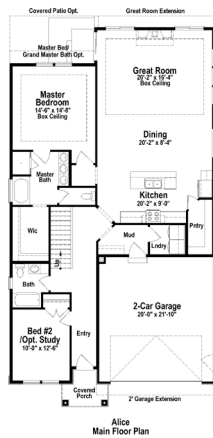

ALICE RAMBLER

ALICE RAMBLER

MAIN FLOOR

BASEMENT

SPECS

MAIN FLOOR: 1694 SQ FT
 TOTAL FINISHED: 1694 SQ FT
 TOTAL: 3394 SQ FT
 BED: 2
 BATH: 2

Love Where You Live

www.arivehomes.com