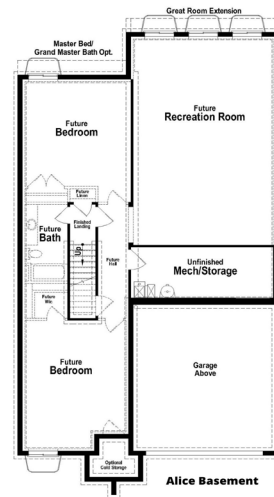

ALICE RAMBLER

ALICE RAMBLER

MAIN FLOOR

BASEMENT

SPECS

MAIN FLOOR: 1694 SQ FT
 TOTAL FINISHED: 1694 SQ FT
 TOTAL: 3394 SQ FT
 BED: 2
 BATH: 2

Love Where You Live

www.arivehomes.com