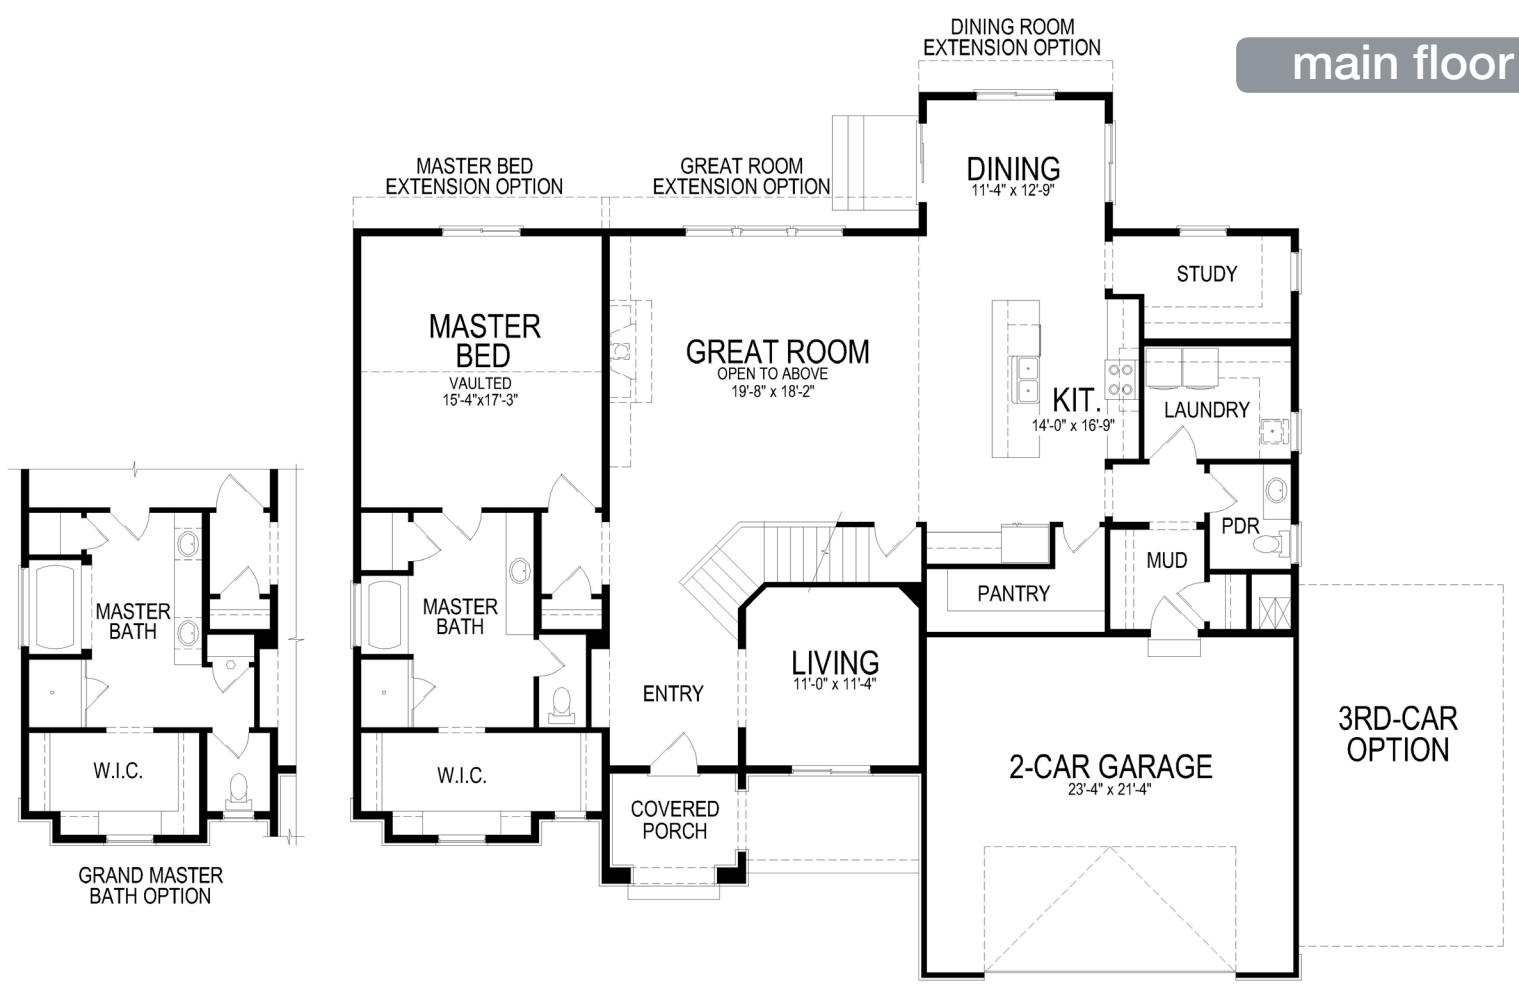

jamie

- 2,050 Sq Ft - Main
- 853 Sq Ft - Upper
- 2,204 Sq Ft - Basement
- 2,903 - Total Finished Sq Ft
- 5,107 - Total Sq Ft
- 4 Bedrooms
- 2.5 Bathrooms

main floor

upper

basement