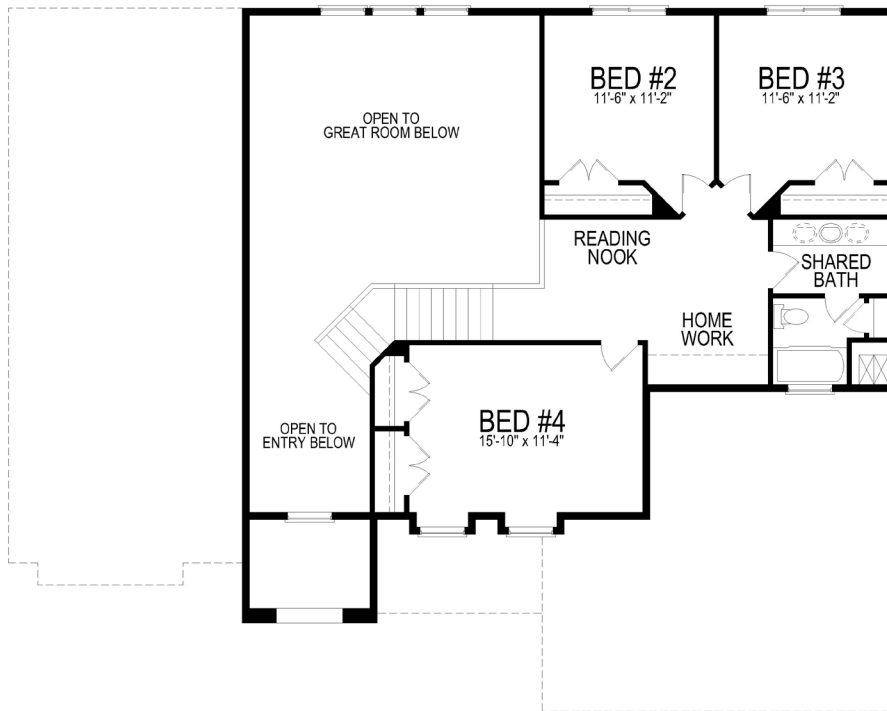

jamie

- 2,050 Sq Ft - Main
- 853 Sq Ft - Upper
- 2,204 Sq Ft - Basement
- 2,903 - Total Finished Sq Ft
- 5,107 - Total Sq Ft
- 4 Bedrooms
- 2.5 Bathrooms

main floor

upper

basement